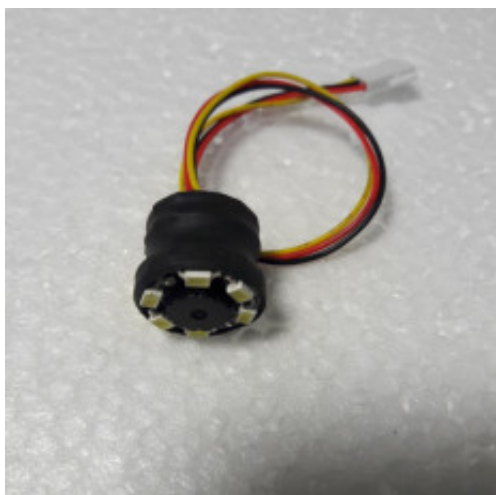

CR-308 -Camera

Spare Part Number: CR-308
Net Weight: 0.00kg
Net Dimensions: 0.00cm x 0.00cm x 0.00cm

Description

CR-308 Camera

Accessories/ Cam / CCTMCV6-LED

Catalogues/Families

Suitable for the following equipment models:	
EASY TO PLATE EVO 3 IPD	
EASY TO PLATE EVO 3 IPI	
EASY TO PLATE EVO 4 IPD	
EASY TO PLATE EVO 4 IPI	
EASY TO PLATE EVO 5 BPD	
EASY TO PLATE EVO 5 BPI	
EASY TO PLATE EVO 5 IPD	
EASY TO PLATE EVO 5	

IPI	
Spare Part Type	
Electronic Component	
Spare Part Group	
Others	
Stock Type	
Made to Order	

Product Gallery