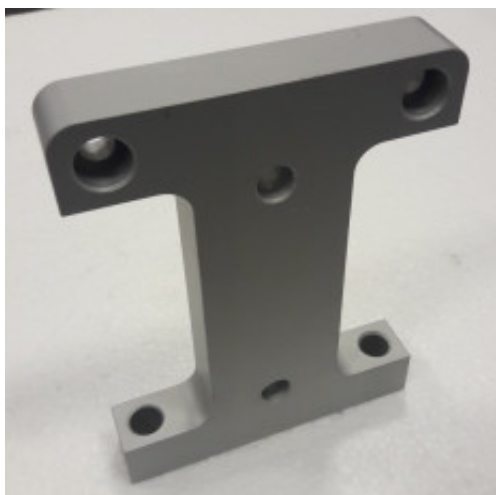

# 180.1-AA-117 - TBD

**Spare Part Number:** 180.1-AA-117  
**Net Weight:** 0.00kg  
**Net Dimensions:** 0.00cm x 0.00cm x 0.00cm

## Catalogues/Families

Suitable for the following equipment models:	
CLASSIC 3 P	
CLASSIC 4 P	
EASY TO PLATE EVO 4 IPD	
EASY TO PLATE EVO 4 IPI	
EASY TO PLATE EVO 5 BPD	
EASY TO PLATE EVO 5 BPI	
EASY TO PLATE EVO 5 IPD	
EASY TO PLATE EVO 5 IPI	
EVO 4 IP	
EVO 5 BP	
EVO 5 IP	
Spare Part Type	
Mechanical Component	