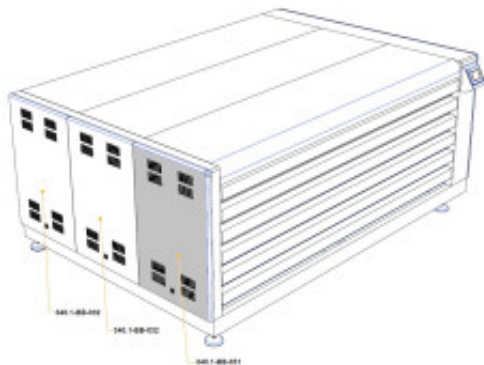

340.1-BB-031 - Front Side Panel

Spare Part Number: 340.1-BB-031

Net Weight: 0.00kg

Net Dimensions: 0.00cm x 0.00cm x 0.00cm

Description

340.1-BB-031 Front Side Panel

Equipment Reference

EVO 5 D

Catalogues/Families

Suitable for the following equipment models:

EVO 5 D

Spare Part Type

Assembly

Mechanical Component	
Spare Part Group	
Others	
Stock Type	
Made to Order	