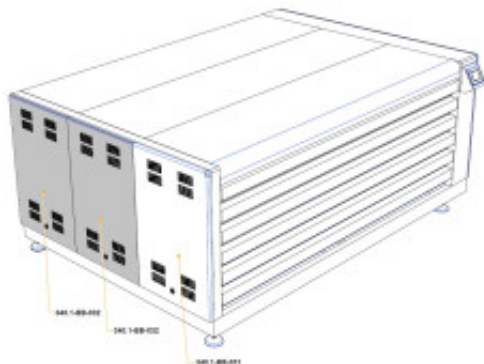

340.1-BB-032 - Rear and Middle Side Panel

Spare Part Number: 340.1-BB-032

Net Weight: 0.00kg

Net Dimensions: 0.00cm x 0.00cm x 0.00cm

Description

340.1-BB-032 Rear and Middle Side Panel

Equipment Reference

EVO 5 D

Catalogues/Families

Suitable for the following equipment models:

EVO 5 D

Spare Part Type

Assembly

| | |
|----------------------|--|
| Mechanical Component | |
| Spare Part Group | |
| Others | |
| Stock Type | |
| Made to Order | |